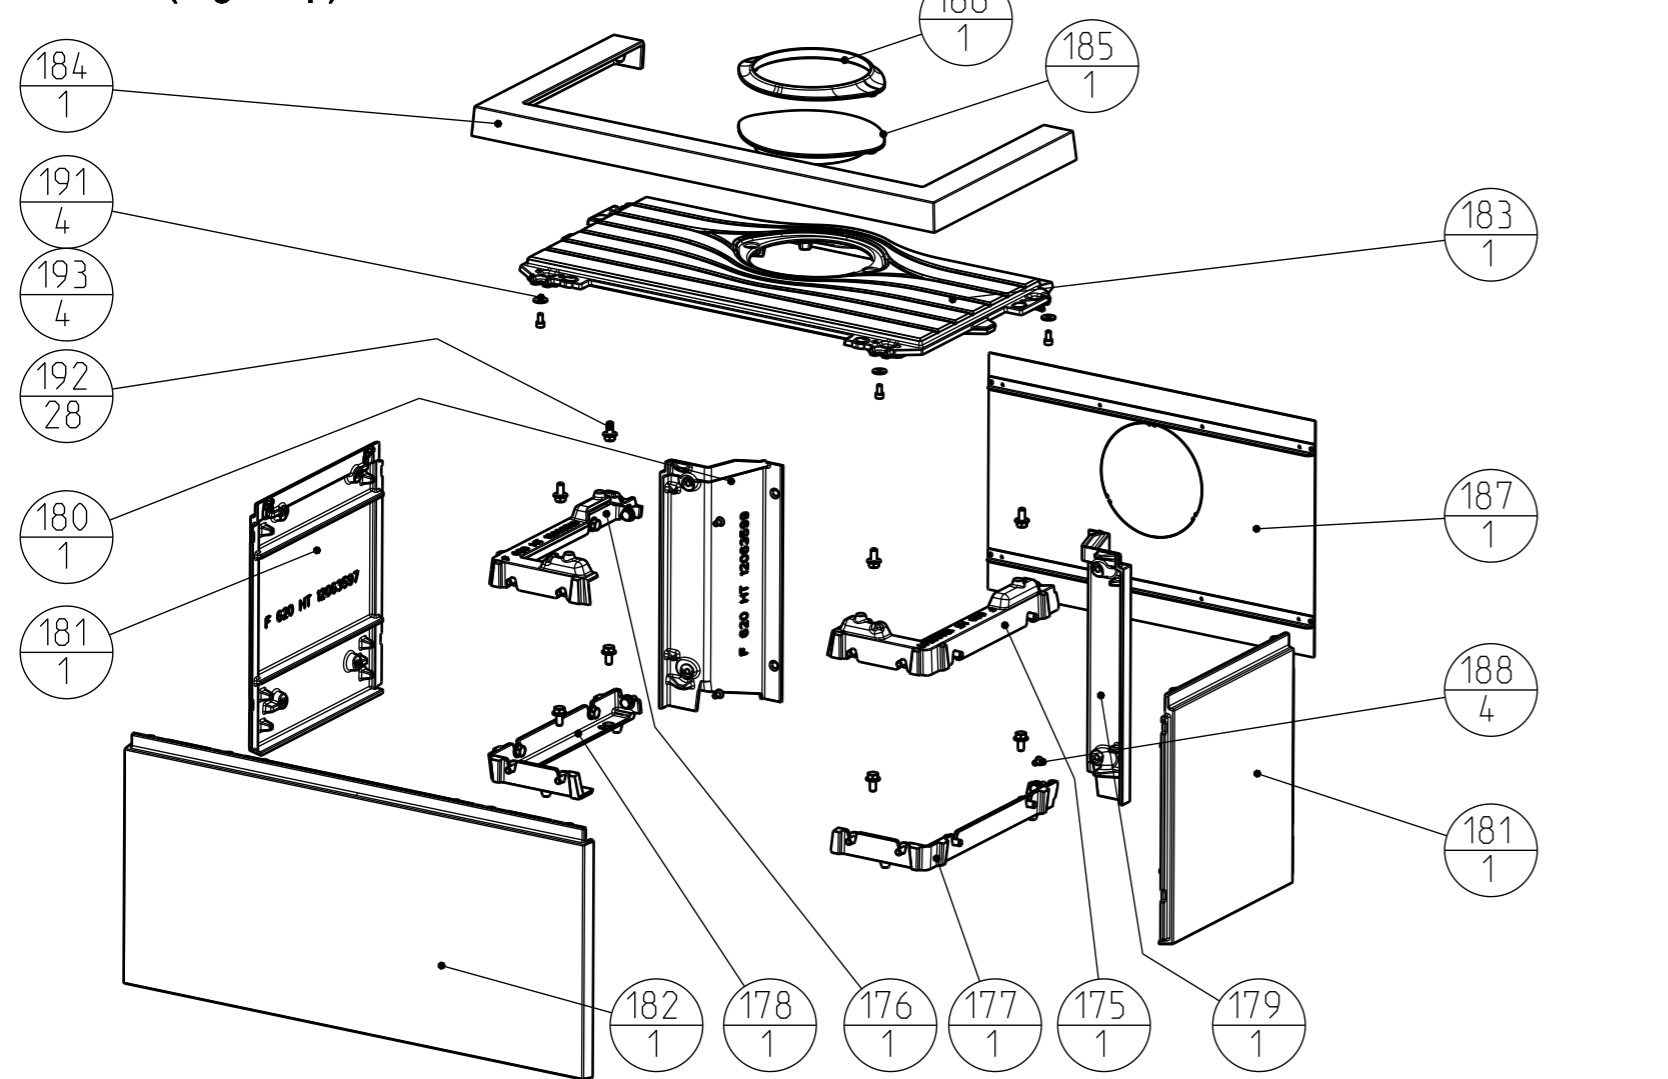

Exploded view Jøtul F 620

Jøtul AS
Fredrikstad, Norway

Draw.no:900365
Page:1 of 3

Date:01.03.2024

F 620 B (Base)

F 620 P (Pedestal)

F 620 HT (High Top)

F 620 LB (Low Base)