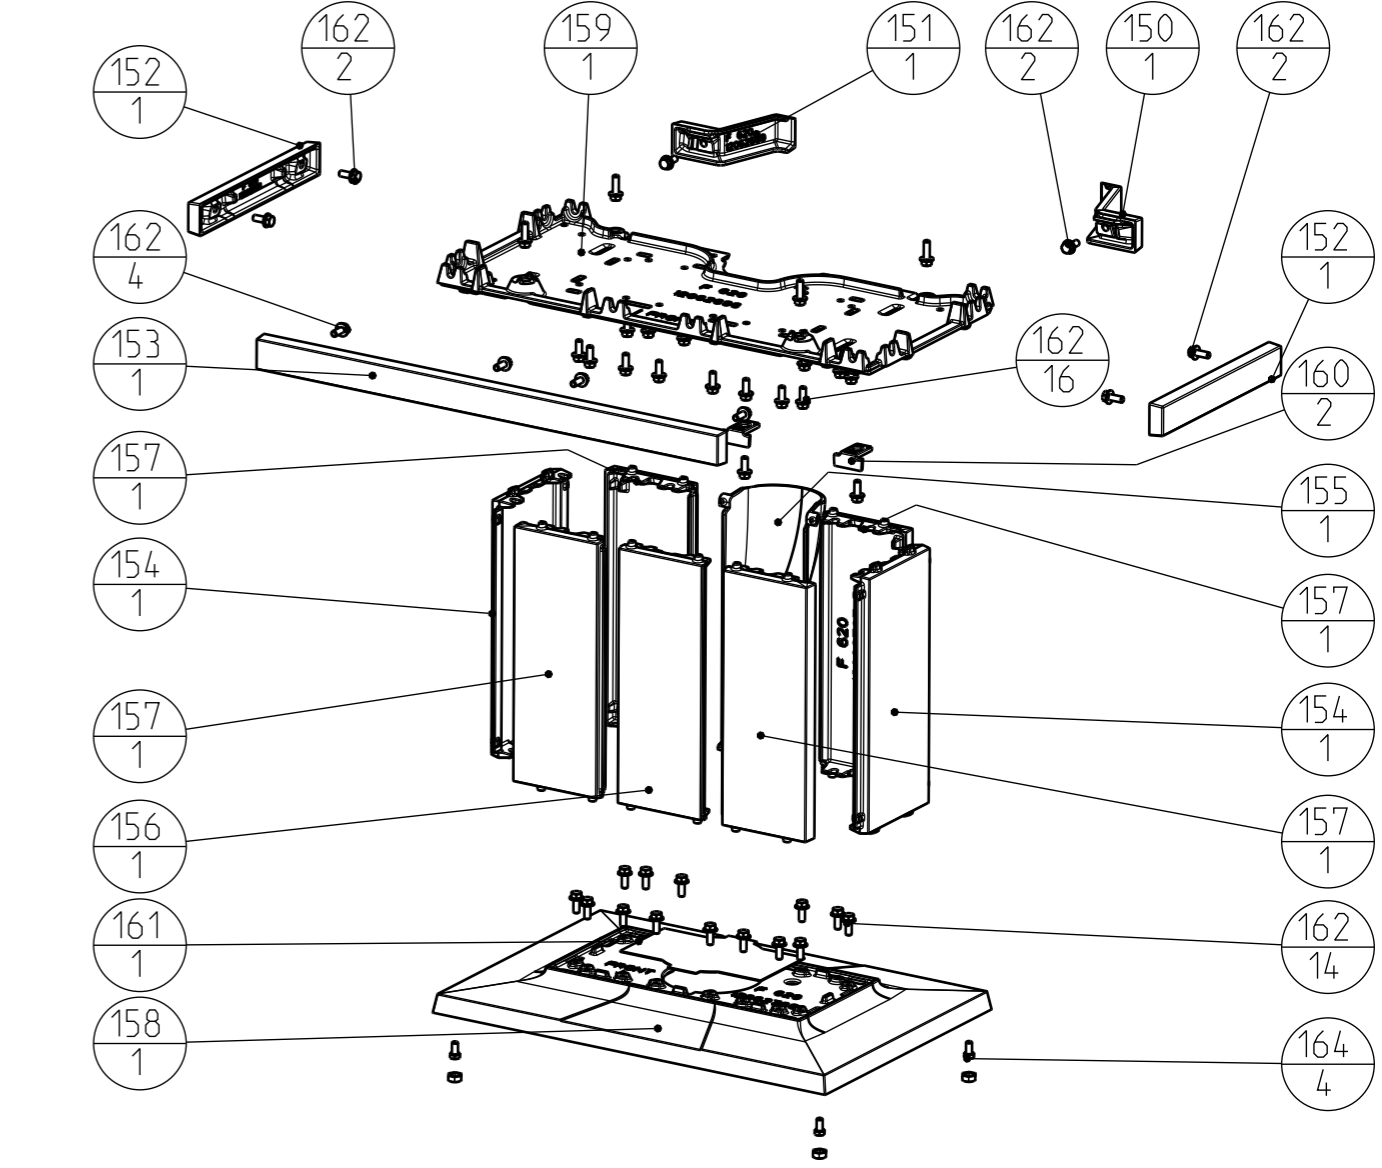

Exploded view Jøtul F 620

Jøtul AS
Fredrikstad, Norway

Draw.no:900365
Page:1 of 3

Date:01.03.2024

F 620 B (Base)

F 620 P (Pedestal)

F 620 HT (High Top)

F 620 LB (Low Base)

Accessories for F 620 Concept