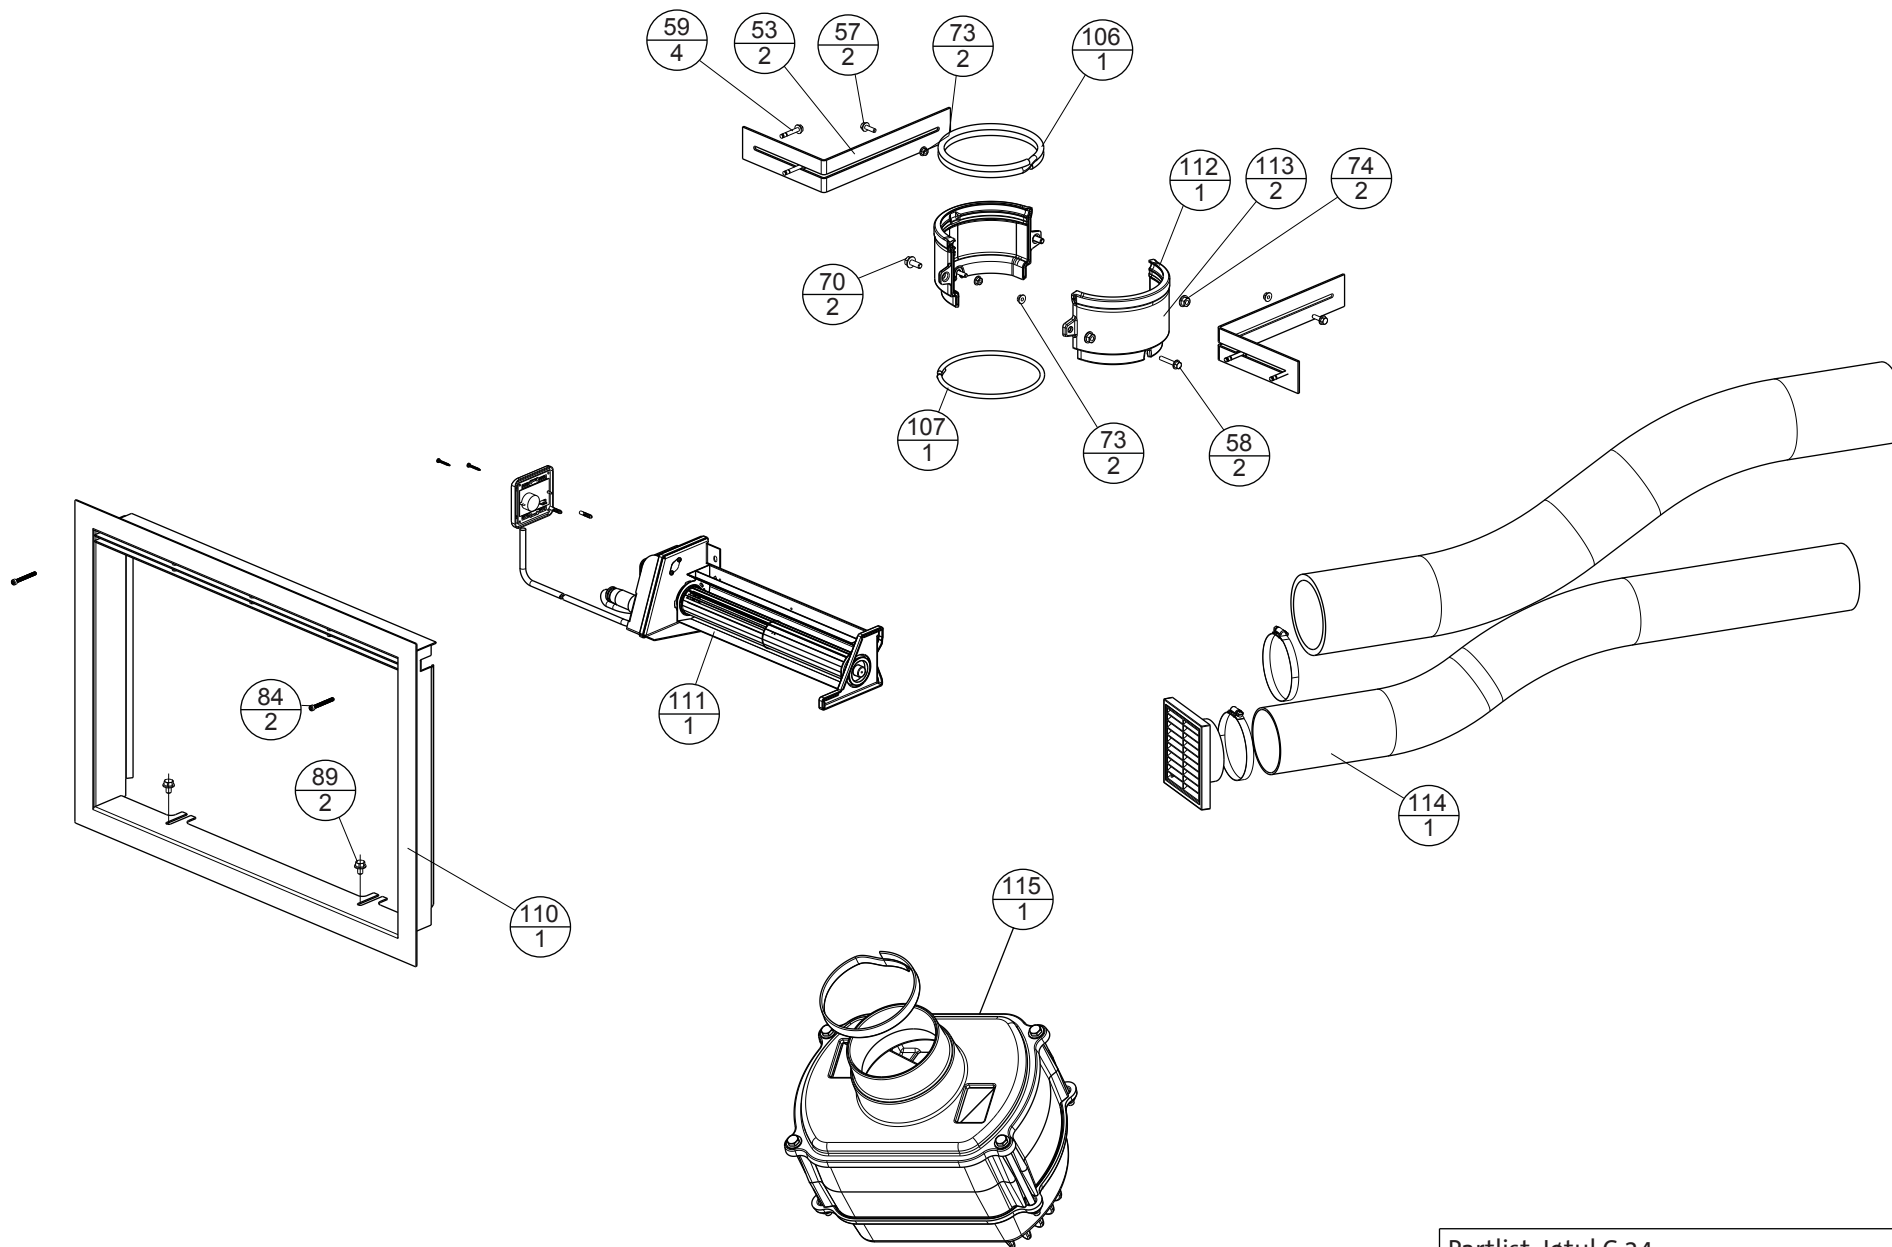

Partlist, Jøtul C 24		
Jøtul AS Fredrikstad, Norway	Draw.no: Sheet 1/3 900140-P01	Date: 28.01.2014

DETAIL A  
SCALE 1:1

Partlist, Jøtul C 24

Jøtul AS  
Fredrikstad, Norway

Draw.no: Sheet 2/3  
900140-P01

Date:  
28.01.2014